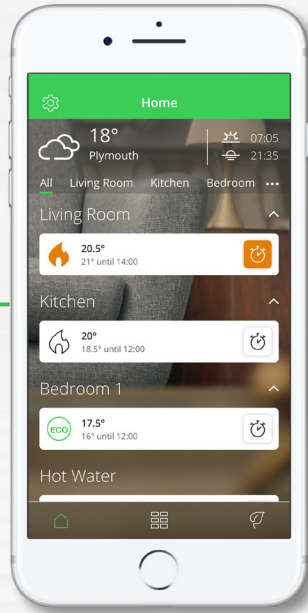

This wireless powerhouse gives you complete control of your heating via the Wiser Home app. You can then build a total heating ecosystem by adding more devices.

Make your radiators smarter

Pop a smart radiator thermostat on your radiators for room-by-room temperature control.

Meet the smart plug

Monitor, control and schedule electrical appliances around your home.

Underfloor heating controller

Enabling mixed heating systems, the controller creates and controls zones of wet underfloor heating around your home.

Switch on to better heating

Control infrared radiators, electrical radiators, electrical underfloor heating or towel rails and plinth heaters with the electrical heat switch.

Your Wisers Home app

With the Wisers Home app you are more in charge than ever. We've evolved the app to give you even more access, insights and control over your Wisers heated home.

Smart Modes

Smart Modes including Eco Mode and Away Mode help you maximise energy and money savings.

Moments

Group your devices together to create customised moments. Set night lights to come on and reduce the temperature at the touch of a button.