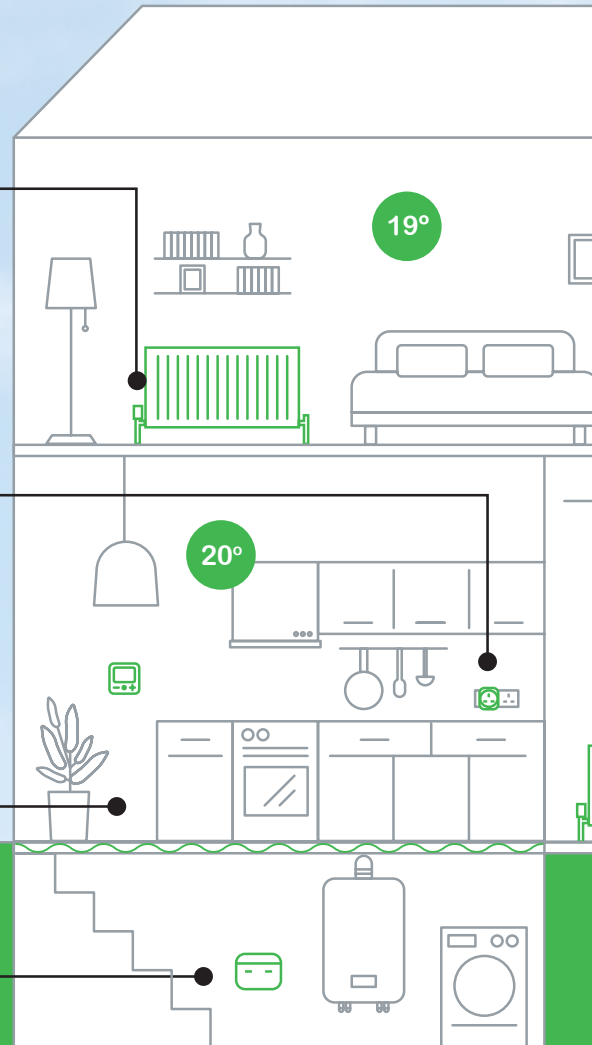

The Wiser Home

When your home is your castle, we've made it simple to see what a Wiser home can do for you, room-by-room.

The Wiser Cloud
The Wiser Cloud offers enhanced security and stability.

Radiator Thermostat
Set independent time and temperature schedules in each room.

Smart Plug
Control electrical appliances and boost signal strength.

Wiser Hub^R
The Hub^R is the brains of the operation and connects to the boiler. There is a Hub^R included in every thermostat kit.

NEW Underfloor Heating Controller
Now you can control water based underfloor heating.