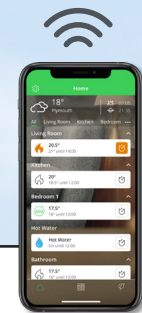

Wiser Hub^R
The Hub^R is the brains of the operation and connects to the boiler. There is a Hub^R included in every thermostat kit.

NEW Underfloor Heating Controller
Now you can control water based underfloor heating.

Smart Home Integration
Wiser works via voice activation and integrates with IFTTT to provide enhanced smart capabilities.

NEW Electrical Heat Switch

Control electric towel rails and radiators.

NEW Electrical Heat Switch

Control electric underfloor heating.

Room Thermostat
Provides central smart control.

App Control
The Wiser Home app allows you to control your heating from anywhere in the world.

Wiser. Taking care of your world.