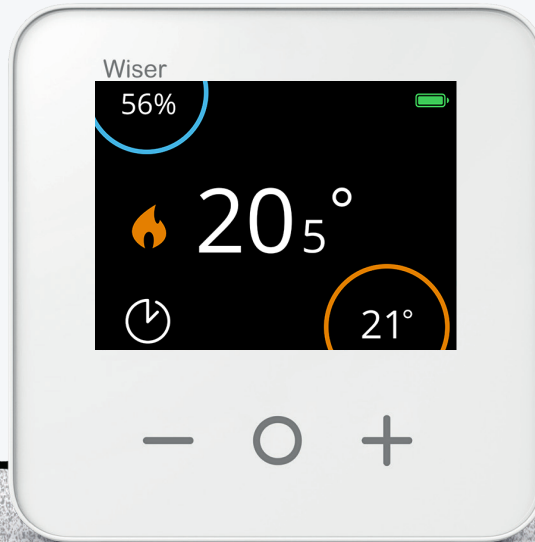

Smart Home Integration
Wiser works via voice activation and integrates with IFTTT to provide enhanced smart capabilities.

NEW Electrical Heat Switch

Control electric towel rails and radiators.

NEW Electrical Heat Switch

Control electric underfloor heating.

Room Thermostat
Provides central smart control.

App Control
The Wiser Home app allows you to control your heating from anywhere in the world.

Wiser. Taking care of your world.