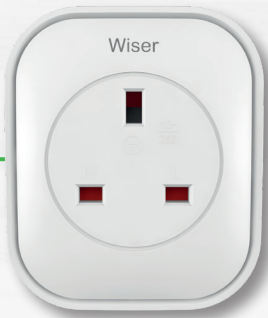

"Alexa, turn on the lamp in the lounge"